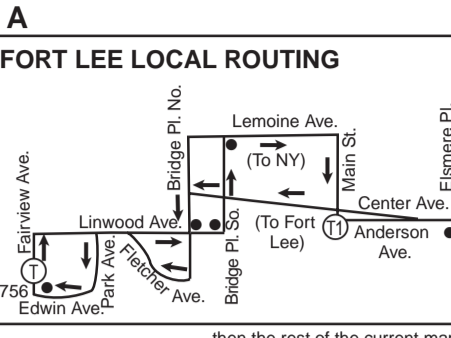

159 FORT LEE - NEW YORK MAP NOT TO SCALE

Connecting Bus Service
T1 158, 182, 755, 756
T2 84, 86, 128, 154, 156, 165, 166, 168, 181, 751
T3 67, 88, 156, 158
T4 83, 84, 85, 86, 89, 108, 121, 124, 125, 127, 129, 144
159, 160, 161, 163, 167, 190, 191, 192, 195

● Time Point
— Regular Service
— Express via River Rd.
- - - Limited Service

For complete Local Service see 159/156 Bergenline Ave. timetable

then the rest of the current map

then the rest of the current map

then the rest of the current map

To New York

Weekdays

Saturdays

FORT LEE Linwood Park	FORT LEE Linwood Avenue & Bridge Plaza N.	FORT LEE Fairview & Bridge Plaza N.	FORT LEE Elsmere Place	FORT LEE Winston Towers	FORT LEE Anderson Ave. at Rt. 5	CLIFFSIDE PARK Anderson & Columbia Aves.	FAIRVIEW NJ Transit Bus Garage	EDGEWATER River & Gorge Rds.	NORTH BERGEN Bergenline Ave. & 91st St.	WEST NEW YORK Bergenline Ave. & 60th St.	UNION CITY Bergenline Avenue & 48th St.	UNION CITY 30th St. & Palisade Ave.	WEEHAWKEN Port Imperial	WEEHAWKEN Lincoln Harbor	NEW YORK Port Authority Bus Terminal
A.M. 1:10	A.M. 1:13	A.M. 1:14	A.M. 1:18	A.M. 12:47	A.M. 12:50	A.M. 12:54	A.M. 12:56	A.M. 1:00	A.M. 1:00	A.M. 1:09	A.M. 1:12	A.M. 1:17	A.M. 1:15	A.M. 1:25	A.M. 1:25

FORT LEE Linwood Park	FORT LEE Linwood Avenue & Bridge Plaza N.	FORT LEE Fairview & Bridge Plaza N.	FORT LEE Elsmere Place	FORT LEE Winston Towers	FORT LEE Anderson Ave. at Rt. 5	CLIFFSIDE PARK Anderson & Columbia Aves.	FAIRVIEW NJ Transit Bus Garage	EDGEWATER River & Gorge Rds.	NORTH BERGEN Bergenline Ave. & 91st St.	WEST NEW YORK Bergenline Ave. & 60th St.	UNION CITY Bergenline Avenue & 48th St.	UNION CITY 30th St. & Palisade Ave.	WEEHAWKEN Port Imperial	WEEHAWKEN Lincoln Harbor	NEW YORK Port Authority Bus Terminal
A.M. 1:10	A.M. 1:13	A.M. 1:14	A.M. 1:18	A.M. 12:47	A.M. 12:50	A.M. 12:54	A.M. 12:56	A.M. 1:00	A.M. 1:00	A.M. 1:09	A.M. 1:12	A.M. 1:17	A.M. 1:15	A.M. 1:25	A.M. 1:25

Sundays

FORT LEE Linwood Park	FORT LEE Linwood Avenue & Bridge Plaza N.	FORT LEE Fairview & Bridge Plaza N.	FORT LEE Elsmere Place	FORT LEE Winston Towers	FORT LEE Anderson Ave. at Rt. 5	CLIFFSIDE PARK Anderson & Columbia Aves.	FAIRVIEW NJ Transit Bus Garage	EDGEWATER River & Gorge Rds.	NORTH BERGEN Bergenline Ave. & 91st St.	WEST NEW YORK Bergenline Ave. & 60th St.	UNION CITY Bergenline Avenue & 48th St.	UNION CITY 30th St. & Palisade Ave.	WEEHAWKEN Port Imperial	WEEHAWKEN Lincoln Harbor	NEW YORK Port Authority Bus Terminal
A.M. 1:10	A.M. 1:12	A.M. 1:13	A.M. 1:17	A.M. 12:47	A.M. 12:50	A.M. 12:53	A.M. 12:55	A.M. 1:00	A.M. 1:08	A.M. 1:11	A.M. 1:16	A.M. 1:21	A.M. 1:16	A.M. 1:25	A.M. 1:25

**Turnpike Express
Weekdays
including the following
Holidays**

Veterans Day Election Day

Travel Advisory
Due to traffic congestion, your trip may be delayed. Please plan your trip accordingly and allow for additional time when traveling between New Jersey and New York. NJ TRANSIT appreciates your patience and apologizes for any delays you may experience.

Notice to Customers with disabilities

**Customer Services
Commendations/ Complaints**

8 a.m. - 5 p.m. Monday thru Friday
New Jersey only 1 (800) 772-3606
Out of State 1 (973) 491-9400
Fax 1 (973) 491-7567

How to use this schedule