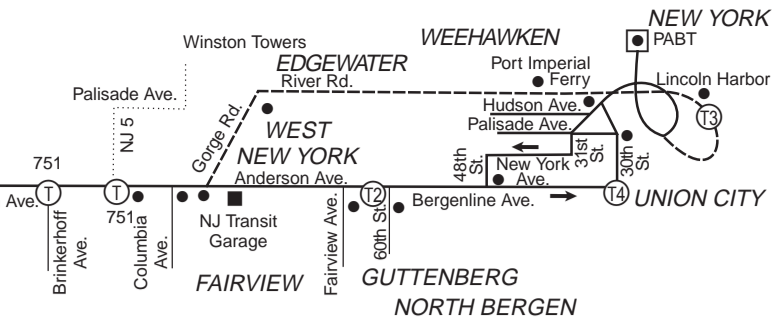

159 FORT LEE - NEW YORK MAP NOT TO SCALE

Connecting Bus Service
T1 158, 182, 755, 756
T2 84, 86, 128, 154, 156, 165, 166, 168, 181, 751
T3 67, 88, 156, 158
T4 83, 84, 85, 86, 89, 108, 121, 124, 125, 127, 129, 144
159, 160, 161, 163, 167, 190, 191, 192, 195

● Time Point
— Regular Service
— Express via River Rd.
- - - Limited Service

For complete Local Service see 159/156 Bergenline Ave. timetable

then the rest of the current map

then the rest of the current map

then the rest of the current map

To New York

Weekdays

Saturdays

FORT LEE Linwood Park	FORT LEE Linwood Avenue & Bridge Plaza N.	FORT LEE Fairview & Bridge Plaza N.	FORT LEE Elsmere Place	FORT LEE Winston Towers	FORT LEE Anderson Ave. at Rt. 5	CLIFFSIDE PARK Anderson & Columbia Aves.	FAIRVIEW NJ Transit Bus Garage	EDGEWATER River & Gorge Rds.	NORTH BERGEN Bergenline Ave. & 91st St.	WEST NEW YORK Bergenline Ave. & 60th St.	UNION CITY Bergenline Avenue & 48th St.	UNION CITY 30th St. & Palisade Ave.	WEEHAWKEN Port Imperial	WEEHAWKEN Lincoln Harbor	NEW YORK Port Authority Bus Terminal
A.M. 1:10	A.M. 1:13	A.M. 1:14	A.M. 1:18	A.M. 12:47	A.M. 12:50	A.M. 12:54	A.M. 12:56	A.M. 1:00	A.M. 1:00	A.M. 1:09	A.M. 1:12	A.M. 1:17	A.M. 1:15	A.M. 1:25	A.M. 1:25

FORT LEE Linwood Park	FORT LEE Linwood Avenue & Bridge Plaza N.	FORT LEE Fairview & Bridge Plaza N.	FORT LEE Elsmere Place	FORT LEE Winston Towers	FORT LEE Anderson Ave. at Rt. 5	CLIFFSIDE PARK Anderson & Columbia Aves.	FAIRVIEW NJ Transit Bus Garage	EDGEWATER River & Gorge Rds.	NORTH BERGEN Bergenline Ave. & 91st St.	WEST NEW YORK Bergenline Ave. & 60th St.	UNION CITY Bergenline Avenue & 48th St.	UNION CITY 30th St. & Palisade Ave.	WEEHAWKEN Port Imperial	WEEHAWKEN Lincoln Harbor	NEW YORK Port Authority Bus Terminal
A.M. 1:10	A.M. 1:13	A.M. 1:14	A.M. 1:18	A.M. 12:47	A.M. 12:50	A.M. 12:54	A.M. 12:56	A.M. 1:00	A.M. 1:00	A.M. 1:09	A.M. 1:12	A.M. 1:17	A.M. 1:15	A.M. 1:25	A.M. 1:25

Sundays

FORT LEE Linwood Park	FORT LEE Linwood Avenue & Bridge Plaza N.	FORT LEE Fairview & Bridge Plaza N.	FORT LEE Elsmere Place	FORT LEE Winston Towers	FORT LEE Anderson Ave. at Rt. 5	CLIFFSIDE PARK Anderson & Columbia Aves.	FAIRVIEW NJ Transit Bus Garage	EDGEWATER River & Gorge Rds.	NORTH BERGEN Bergenline Ave. & 91st St.	WEST NEW YORK Bergenline Ave. & 60th St.	UNION CITY Bergenline Avenue & 48th St.	UNION CITY 30th St. & Palisade Ave.	WEEHAWKEN Port Imperial	WEEHAWKEN Lincoln Harbor	NEW YORK Port Authority Bus Terminal
A.M. 1:10	A.M. 1:12	A.M. 1:13	A.M. 1:17	A.M. 12:47	A.M. 12:50	A.M. 12:53	A.M. 12:55	A.M. 1:00	A.M. 1:08	A.M. 1:11	A.M. 1:16	A.M. 1:21	A.M. 1:16	A.M. 1:25	A.M. 1:25

**Turnpike Express
Weekdays
including the following
Holidays**

Veterans Day Election Day

Travel Advisory
Due to traffic congestion, your trip may be delayed. Please plan your trip accordingly and allow for additional time when traveling between New Jersey and New York. NJ TRANSIT appreciates your patience and apologizes for any delays you may experience.

Notice to Customers with disabilities

**Customer Services
Commendations/ Complaints**

8 a.m. - 5 p.m. Monday thru Friday
New Jersey only 1 (800) 772-3606
Out of State 1 (973) 491-9400
Fax 1 (973) 491-7567

How to use this schedule