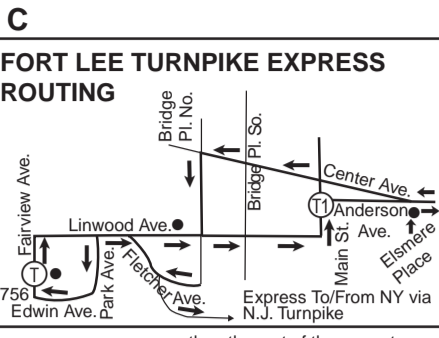

159 FORT LEE - NEW YORK MAP NOT TO SCALE

Connecting Bus Service
T1 158, 182, 755, 756
T2 84, 86, 128, 154, 156, 165, 166, 168, 181, 751
T3 67, 88, 156, 158
T4 83, 84, 85, 86, 89, 108, 121, 124, 125, 127, 129, 144
159, 160, 161, 163, 167, 190, 191, 192, 195

● Time Point
— Regular Service
— Express via River Rd.
- - - Limited Service

For complete Local Service see 159/156 Bergenline Ave. timetable

then the rest of the current map

then the rest of the current map

then the rest of the current map

To New York

Weekdays

Saturdays

FORT LEE Linwood Park	FORT LEE Linwood Avenue & Bridge Plaza N.	FORT LEE Fairview & Bridge Plaza N.	FORT LEE Elsmere Place	FORT LEE Winston Towers	FORT LEE Anderson Ave. at Rt. 5	CLIFFSIDE PARK Anderson & Columbia Aves.	FAIRVIEW NJ Transit Bus Garage	EDGEWATER River & Gorge Rds.	NORTH BERGEN Bergenline Ave. & 91st St.	WEST NEW YORK Bergenline Ave. & 60th St.	UNION CITY Bergenline Avenue & 48th St.	UNION CITY 30th St. & Palisade Ave.	WEEHAWKEN Port Imperial	WEEHAWKEN Lincoln Harbor	NEW YORK Port Authority Bus Terminal
A.M. 1:10	A.M. 1:13	A.M. 1:14	A.M. 1:18	A.M. 12:47	A.M. 12:50	A.M. 12:54	A.M. 12:56	A.M. 1:00	A.M. 1:00	A.M. 1:09	A.M. 1:12	A.M. 1:17	A.M. 1:15	A.M. 1:25	A.M. 1:25

FORT LEE Linwood Park	FORT LEE Linwood Avenue & Bridge Plaza N.	FORT LEE Fairview & Bridge Plaza N.	FORT LEE Elsmere Place	FORT LEE Winston Towers	FORT LEE Anderson Ave. at Rt. 5	CLIFFSIDE PARK Anderson & Columbia Aves.	FAIRVIEW NJ Transit Bus Garage	EDGEWATER River & Gorge Rds.	NORTH BERGEN Bergenline Ave. & 91st St.	WEST NEW YORK Bergenline Ave. & 60th St.	UNION CITY Bergenline Avenue & 48th St.	UNION CITY 30th St. & Palisade Ave.	WEEHAWKEN Port Imperial	WEEHAWKEN Lincoln Harbor	NEW YORK Port Authority Bus Terminal
A.M. 1:10	A.M. 1:13	A.M. 1:14	A.M. 1:18	A.M. 12:47	A.M. 12:50	A.M. 12:54	A.M. 12:56	A.M. 1:00	A.M. 1:00	A.M. 1:09	A.M. 1:12	A.M. 1:17	A.M. 1:15	A.M. 1:25	A.M. 1:25

Sundays

FORT LEE Linwood Park	FORT LEE Linwood Avenue & Bridge Plaza N.	FORT LEE Fairview & Bridge Plaza N.	FORT LEE Elsmere Place	FORT LEE Winston Towers	FORT LEE Anderson Ave. at Rt. 5	CLIFFSIDE PARK Anderson & Columbia Aves.	FAIRVIEW NJ Transit Bus Garage	EDGEWATER River & Gorge Rds.	NORTH BERGEN Bergenline Ave. & 91st St.	WEST NEW YORK Bergenline Ave. & 60th St.	UNION CITY Bergenline Avenue & 48th St.	UNION CITY 30th St. & Palisade Ave.	WEEHAWKEN Port Imperial	WEEHAWKEN Lincoln Harbor	NEW YORK Port Authority Bus Terminal
A.M. 1:10	A.M. 1:12	A.M. 1:13	A.M. 1:17	A.M. 12:47	A.M. 12:50	A.M. 12:53	A.M. 12:55	A.M. 1:00	A.M. 1:08	A.M. 1:11	A.M. 1:16	A.M. 1:21	A.M. 1:16	A.M. 1:25	A.M. 1:25

**Turnpike Express
Weekdays
including the following
Holidays**

Veterans Day Election Day

Travel Advisory
Due to traffic congestion, your trip may be delayed. Please plan your trip accordingly and allow for additional time when traveling between New Jersey and New York. NJ TRANSIT appreciates your patience and apologizes for any delays you may experience.

Notice to Customers with disabilities

**Customer Services
Commendations/ Complaints**

8 a.m. - 5 p.m. Monday thru Friday
New Jersey only 1 (800) 772-3606
Out of State 1 (973) 491-9400
Fax 1 (973) 491-7567

How to use this schedule