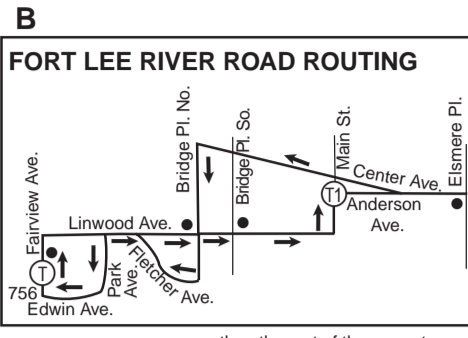

159 FORT LEE - NEW YORK MAP NOT TO SCALE

Connecting Bus Service
T1 158, 182, 755, 756
T2 84, 86, 128, 154, 156, 165, 166, 168, 181, 751
T3 67, 88, 156, 158
T4 83, 84, 85, 86, 89, 108, 121, 124, 125, 127, 129, 144
159, 160, 161, 163, 167, 190, 191, 192, 195

● Time Point
— Regular Service
— Express via River Rd.
- - - Limited Service

For complete Local Service see 159/156 Bergenline Ave. timetable

then the rest of the current map

then the rest of the current map

then the rest of the current map

To New York

Weekdays

Saturdays

FORT LEE Linwood Park	FORT LEE Linwood Avenue & Bridge Plaza N.	FORT LEE Fairview & Bridge Plaza N.	FORT LEE Elsmere Place	FORT LEE Winston Towers	FORT LEE Anderson Ave. at Rt. 5	CLIFFSIDE PARK Anderson & Columbia Aves.	FAIRVIEW NJ Transit Bus Garage	EDGEWATER River & Gorge Rds.	NORTH BERGEN Bergenline Ave. & 91st St.	WEST NEW YORK Bergenline Ave. & 60th St.	UNION CITY Bergenline Avenue & 48th St.	UNION CITY 30th St. & Palisade Ave.	WEEHAWKEN Port Imperial	WEEHAWKEN Lincoln Harbor	NEW YORK Port Authority Bus Terminal
A.M. 1:10	A.M. 1:13	A.M. 1:14	A.M. 1:18	A.M. 12:47	A.M. 12:50	A.M. 12:54	A.M. 12:56	A.M. 1:00	A.M. 1:00	A.M. 1:09	A.M. 1:12	A.M. 1:17	A.M. 1:15	A.M. 1:25	A.M. 1:25

FORT LEE Linwood Park	FORT LEE Linwood Avenue & Bridge Plaza N.	FORT LEE Fairview & Bridge Plaza N.	FORT LEE Elsmere Place	FORT LEE Winston Towers	FORT LEE Anderson Ave. at Rt. 5	CLIFFSIDE PARK Anderson & Columbia Aves.	FAIRVIEW NJ Transit Bus Garage	EDGEWATER River & Gorge Rds.	NORTH BERGEN Bergenline Ave. & 91st St.	WEST NEW YORK Bergenline Ave. & 60th St.	UNION CITY Bergenline Avenue & 48th St.	UNION CITY 30th St. & Palisade Ave.	WEEHAWKEN Port Imperial	WEEHAWKEN Lincoln Harbor	NEW YORK Port Authority Bus Terminal
A.M. 1:10	A.M. 1:13	A.M. 1:14	A.M. 1:18	A.M. 12:47	A.M. 12:50	A.M. 12:54	A.M. 12:56	A.M. 1:00	A.M. 1:00	A.M. 1:09	A.M. 1:12	A.M. 1:17	A.M. 1:15	A.M. 1:25	A.M. 1:25

Sundays

FORT LEE Linwood Park	FORT LEE Linwood Avenue & Bridge Plaza N.	FORT LEE Fairview & Bridge Plaza N.	FORT LEE Elsmere Place	FORT LEE Winston Towers	FORT LEE Anderson Ave. at Rt. 5	CLIFFSIDE PARK Anderson & Columbia Aves.	FAIRVIEW NJ Transit Bus Garage	EDGEWATER River & Gorge Rds.	NORTH BERGEN Bergenline Ave. & 91st St.	WEST NEW YORK Bergenline Ave. & 60th St.	UNION CITY Bergenline Avenue & 48th St.	UNION CITY 30th St. & Palisade Ave.	WEEHAWKEN Port Imperial	WEEHAWKEN Lincoln Harbor	NEW YORK Port Authority Bus Terminal
A.M. 1:10	A.M. 1:12	A.M. 1:13	A.M. 1:17	A.M. 12:47	A.M. 12:50	A.M. 12:53	A.M. 12:55	A.M. 1:00	A.M. 1:08	A.M. 1:11	A.M. 1:16	A.M. 1:21	A.M. 1:16	A.M. 1:25	A.M. 1:25

**Turnpike Express
Weekdays
including the following
Holidays**

Veterans Day Election Day

Travel Advisory
Due to traffic congestion, your trip may be delayed. Please plan your trip accordingly and allow for additional time when traveling between New Jersey and New York. NJ TRANSIT appreciates your patience and apologizes for any delays you may experience.

Notice to Customers with disabilities

**Customer Services
Commendations/ Complaints**

8 a.m. - 5 p.m. Monday thru Friday
New Jersey only 1 (800) 772-3606
Out of State 1 (973) 491-9400
Fax 1 (973) 491-7567

How to use this schedule